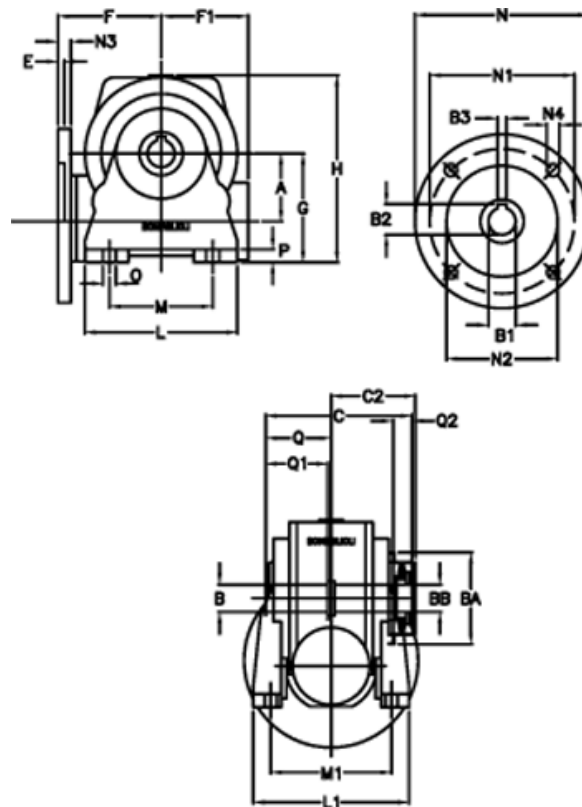

Article number: 390204402812236

Description: Worm Gear with Torque Limiter
VF 44-L2-N-28-P63B5

Measures

a = 44.60	C2 = 48	L1 = 98	O = 8.5
B = 18	Description = VF 44N-xx-63B5	m = 52	P = 10
B1 E7 = 11	E = 2.0	M1 = 81.0	Q = 32.0
B2 = 12.8	F = 65	N = 140	Q1 = 32
B3 H9 = 4	F1 = 54	N1 = 115	Q2 = 12
BA = 40	g = 72	N2 = 95	
BB H7 = 11	H = 124.5	N3 = 10.5	
C = 79	L = 90	N4 = 9,5	